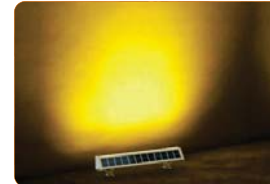

SLL-17

Advertising your advertisement !
Solar Wall Washer Light

4W

Specification	
LED	4W
Solar panel	Monocrystalline silicon
Battery Type	Rechargeable Li-ion Battery
Solar charging time	6-7 hours by bright sunlight
Lighting time	3 Nights after fully Charged
Lighting mode	5Hrs high brightness + 3 Hrs dim light
Material	Aluminum alloy + PC
Waterproof	IP65
Product size	1022*128*108mm
Application	Garden,Hotel,Overpass, Bridge,Building External Wall , Yard,Square,Pathway,etc

SLL-08

Advertising your advertisement !
Solar Wall Washer Light

2W

Specification	
LED	2W
Solar panel	Monocrystalline silicon
Battery Type	Rechargeable Li-ion Battery
Solar charging time	6-7 hours by bright sunlight
Lighting time	3 Nights after fully Charged
Lighting mode	5Hrs high brightness + 3 Hrs dim light
Material	Aluminum alloy + PC
Waterproof	IP65
Product size	517*108*128mm
Application	Garden,Hotel,Overpass, Bridge,Building External Wall , Yard,Square,Pathway,etc