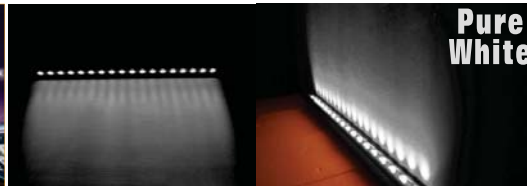

SLL-17

Advertising your advertisement !
Solar Wall Washer Light

4W

Specification	
LED	4W
Solar panel	Monocrystalline silicon
Battery Type	Rechargeable Li-ion Battery
Solar charging time	6-7 hours by bright sunlight
Lighting time	3 Nights after fully Charged
Lighting mode	5Hrs high brightness + 3 Hrs dim light
Material	Aluminum alloy + PC
Waterproof	IP65
Product size	1022*128*108mm
Application	Garden,Hotel,Overpass, Bridge,Building External Wall , Yard,Square,Pathway,etc

SLL-08

Advertising your advertisement !
Solar Wall Washer Light

2W

Specification	
LED	2W
Solar panel	Monocrystalline silicon
Battery Type	Rechargeable Li-ion Battery
Solar charging time	6-7 hours by bright sunlight
Lighting time	3 Nights after fully Charged
Lighting mode	5Hrs high brightness + 3 Hrs dim light
Material	Aluminum alloy + PC
Waterproof	IP65
Product size	517*108*128mm
Application	Garden,Hotel,Overpass, Bridge,Building External Wall , Yard,Square,Pathway,etc